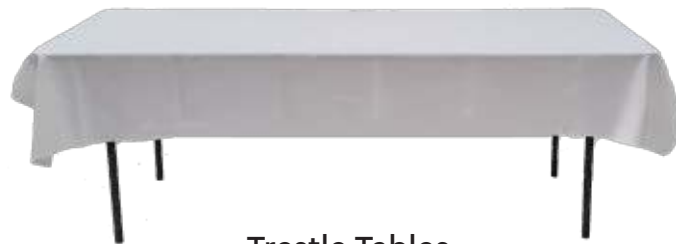

White Hampton

White Folding

Chiavaris

White Stacking

Bar Stool

Bar Leaner

Trestle Tables
1.2m, 1.8m, 2.4m

Round Tables
80cm 1.2m, 1.5m 1.8m