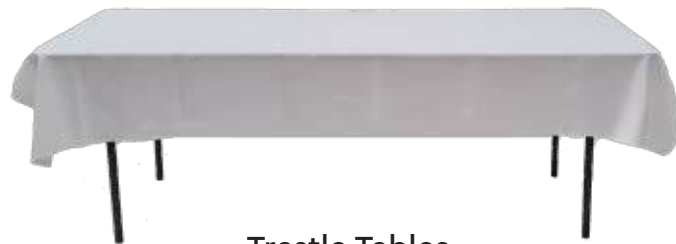

White Hampton

White Folding

White Stacking

Bar Stool

Bar Leaner

Trestle Tables
1.2m, 1.8m, 2.4m

Round Tables
80cm 1.2m, 1.5m 1.8m

Info@happyhire.co.nz
0800 309090