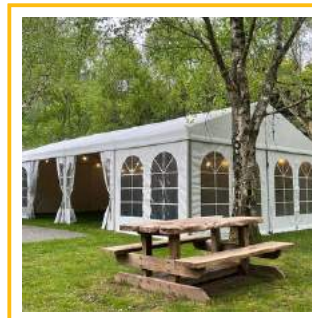

Panel Options

Church Windows